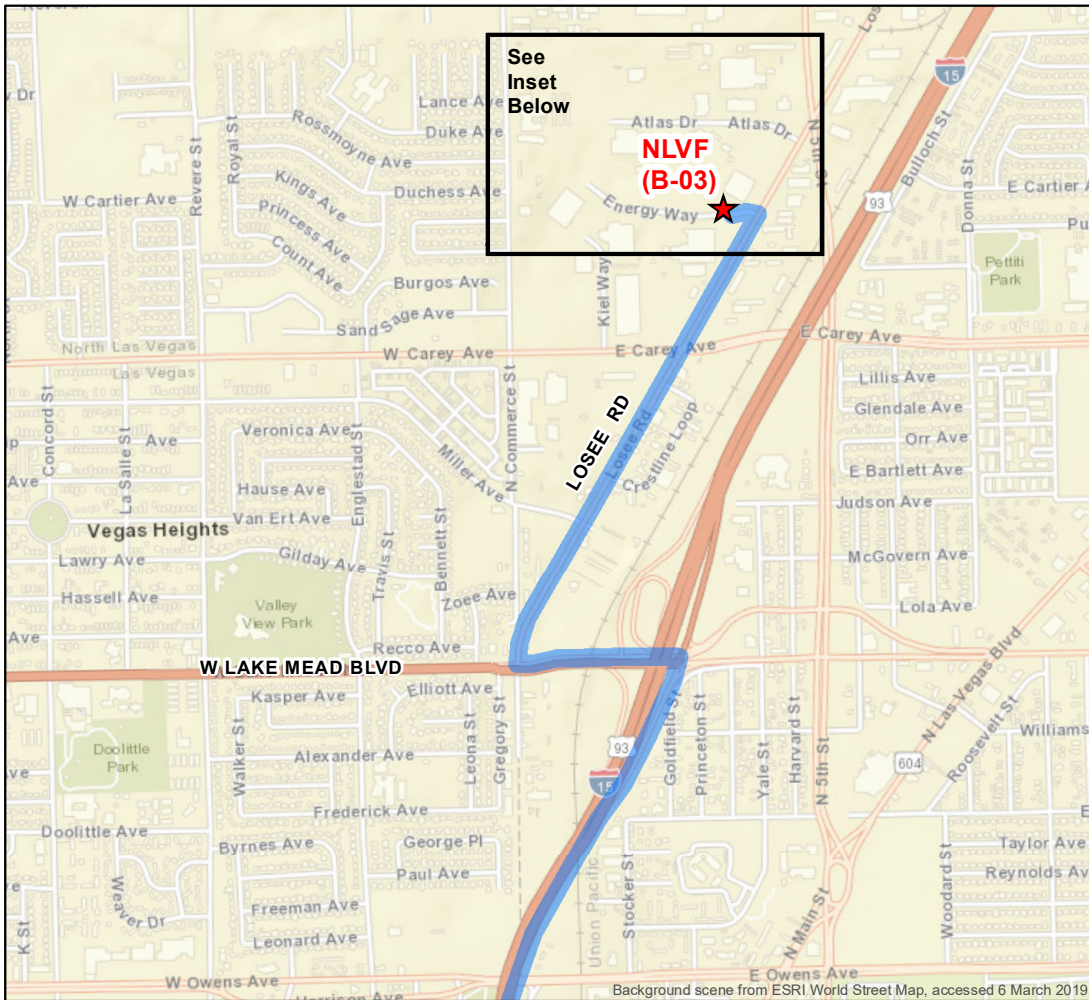

Directions from McCarran Airport Rent-A-Car Center to I-15 North

Map Date: March 6, 2019

1. From Rent-A-Car Center, exit left (north) onto Gilespie St
2. Turn left (west) onto Hidden Well Rd (0.4 mi)
3. Use the right lane to I-15 N ramp (0.5 mi)
4. Keep right at the fork, follow signs for I-15 N/Salt Lake City and merge onto I-15 N (361 ft)
- 5a. For the NLV and RSL-N, continue North on I-15
- 5b. For the NNSS, exit right onto US-95 N (6.5 mi)

Directions from I-15 North to the North Las Vegas Facility

Map Date: March 6, 2019

1. From I-15 North, exit right to W Lake Mead Blvd, EXIT 45 (9 mi)
2. Turn left on W Lake Mead Blvd
3. Turn right (north) on Losee Rd (0.3 mi)
4. Continue north to 2nd traffic light and turn left on Energy Way (0.8 mi)
5. Turn right into badge office parking lot (Building B-03)
6. Pick up temporary badge (if needed)
7. From badge parking lot, turn right and proceed to Energy Way Gate
8. STOP AT Guard Station and present badge; follow all directions from Security Personnel

Note: On final exit of facility, visitors can drop off their temporary badge in the drop box on the west side of the Energy Way Gate, or at the Badge Office (Building B-03).

Map produced by the NNSG GIS Group
Product ID: 20190131-01-P004-R00

Background imagery from Clark County GIS Management Office (Las Vegas, NV), accessed 6 March 2019.