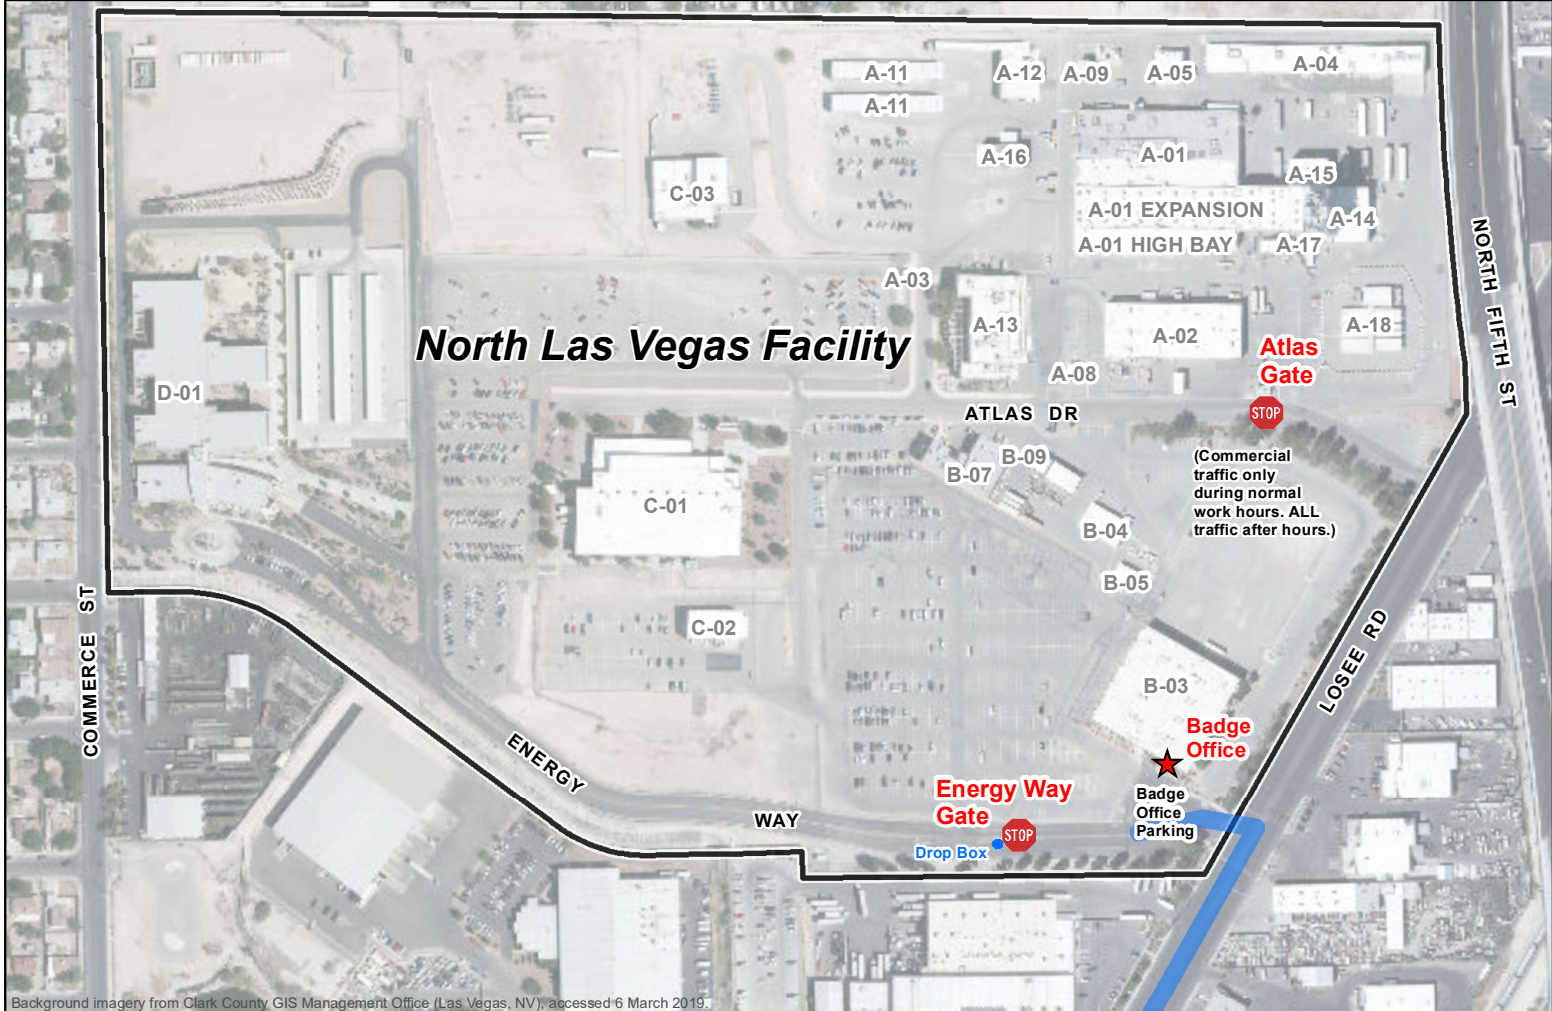

Directions from McCarran Airport Rent-A-Car Center to I-15 North

Map Date: March 6, 2019

1. From Rent-A-Car Center, exit left (north) onto Gilespie St
2. Turn left (west) onto Hidden Well Rd (0.4 mi)
3. Use the right lane to I-15 N ramp (0.5 mi)
4. Keep right at the fork, follow signs for I-15 N/Salt Lake City and merge onto I-15 N (361 ft)
- 5a. For the NLV and RSL-N, continue North on I-15
- 5b. For the NNSS, exit right onto US-95 N (6.5 mi)

Directions from I-15 North to the North Las Vegas Facility

Map Date: March 6, 2019

1. From I-15 North, exit right to W Lake Mead Blvd, EXIT 45 (9 mi)
2. Turn left on W Lake Mead Blvd
3. Turn right (north) on Losee Rd (0.3 mi)
4. Continue north to 2nd traffic light and turn left on Energy Way (0.8 mi)
5. Turn right into badge office parking lot (Building B-03)
6. Pick up temporary badge (if needed)
7. From badge parking lot, turn right and proceed to Energy Way Gate
8. STOP AT Guard Station and present badge; follow all directions from Security Personnel

Note: On final exit of facility, visitors can drop off their temporary badge in the drop box on the west side of the Energy Way Gate, or at the Badge Office (Building B-03).

Map produced by the NNSG GIS Group
Product ID: 20190131-01-P004-R00